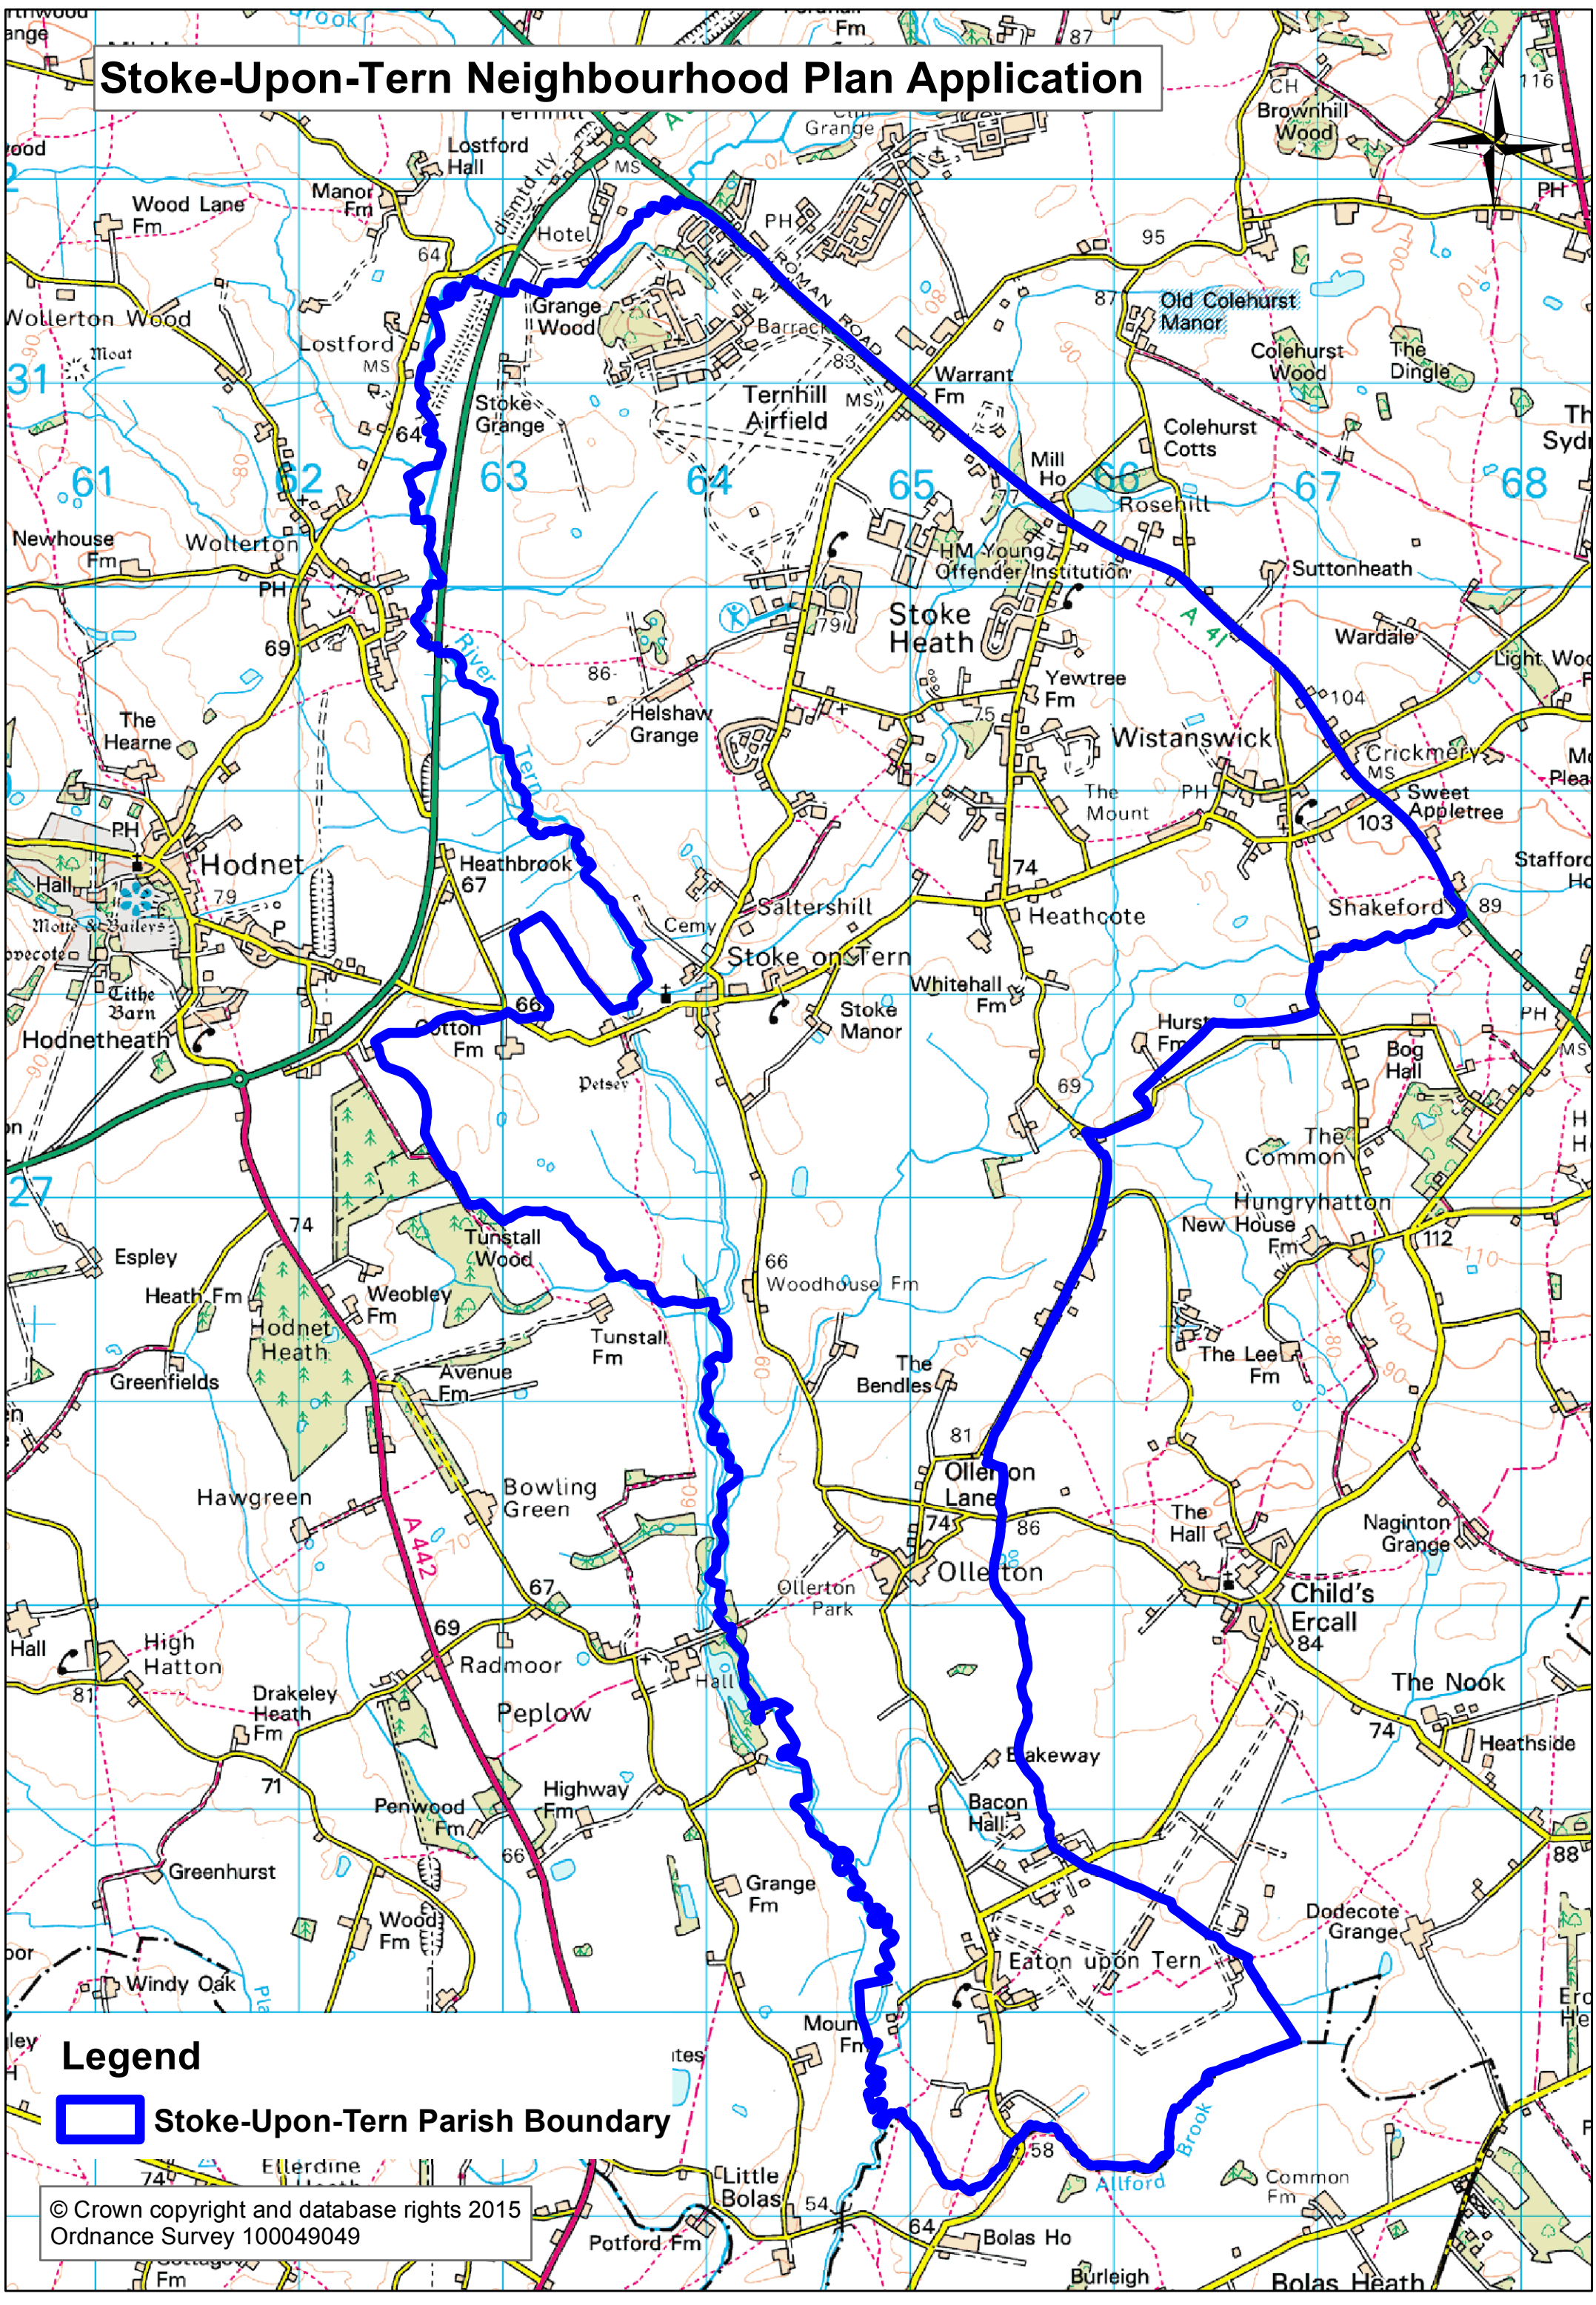

# Stoke-Upon-Tern Neighbourhood Plan Application

## Legend

 Stoke-Upon-Tern Parish Boundary

© Crown copyright and database rights 2015  
Ordnance Survey 100049049